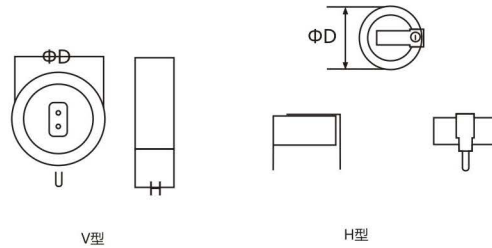

Usage

Power or back-up power for Video, Audio, CM OS, RAM, VCR, Camera, Printer, Hand-set Scanner, Telephone, computer; in farad level LED, Relay, Consumption Electronics, Wireless Communications, Buzzer, Toys