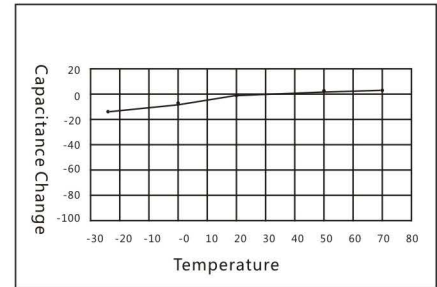

## Characteristics Curve

1、 Cycle life Characteristic - Cycle Time vs, Imp Change

2、 Load Life Test-Time vs Imp Change

3、 Temperature Characteristic - Temperature vs Change

4、 cycle life Characteristic-Cycle Time vs Cap Change

5、 Load Life Test-Time vs Cap Change

6、 Temperature Characteristic Temperature vs Cap Change

7、 Self-discharge Characteristic-OCV vs. Time

**RoHS**

More than **100000**