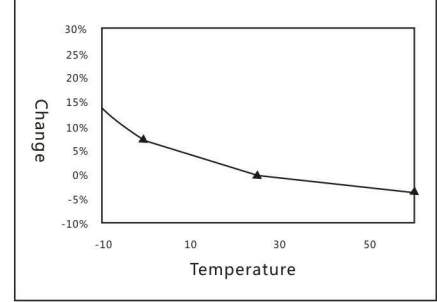

## Characteristics Curve

1、 Cycle life Characteristic - Cycle Time vs, Imp Change

2、 Load Life Test-Time vs Imp Change

3、 Temperature Characteristic - Temperature vs Change

4、 cycle life Characteristic-Cycle Time vs Cap Change