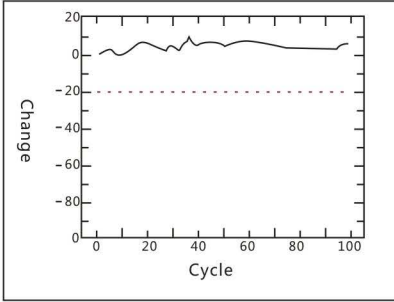

Characteristics Curve

1、 Cycle life Characteristic - Cycle Time vs, Imp Change